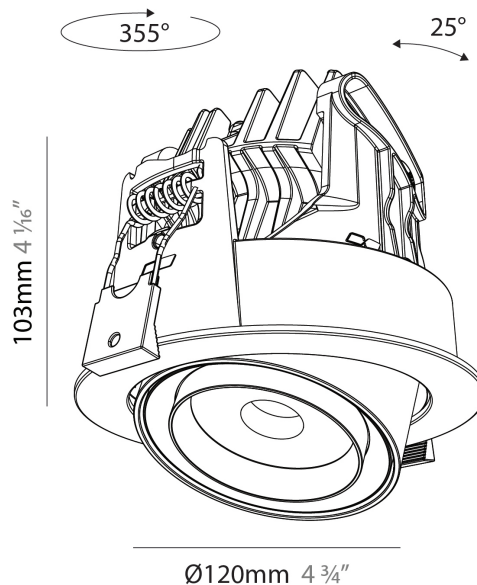

GENERAL

Series: Centriq
Subseries: Centriq Round Flex Adjustable
Brand: Prolicht
Division: Architectural
Mounting Type: Recessed
Mounting Location: Ceiling
Subcategory: Spots

PHYSICAL

Shape: Cylinder
Diameter (mm): 120
Diameter (in): 4 ¾
Height (mm): 105
Height (in): 4 ⅛
Min. Recessing Depth (mm): 120
Min. Recessing Depth (in): 4 ¾
Light Distribution: Adjustable / Direct
Weight (kg): 0.666
Fixture Finish: SSR / BKV / CWI / CRY / HAB / UFT / ITA / RUA / FTG / MYG / LOD / PUS / FRO / FUP / KIA / POP / BLS / SPG / MEY / GOH / GUM / CHC / COM / ABZ / JAG / OBR / MOS / ROR
Fixture Material: Aluminum
Cut-out Measurements: Dia. 112mm / 4 7/16"

ELECTRICAL

Lamp Type: LED (Zhaga Standard)
Input Wattage (W): 20.5
Total Output Wattage (W): 18.1
Dimming: Tri-Mode (Non-Dimming and Phase Dimming (120Vac only) and 0-10V Dimming)
Driver Included: Yes
Driver Location: Recessed Housing
Driver Type: Constant Current - Universal
Driver Class: Class 2
Housing: ENCP 3
Input Voltage (V): 120 - 277
Constant Current (MA): 500

LED

Color Temperature (°K): 2700 / 3000 / 3500 / 4000
Max. Delivered Lumen (lm): 1201 / 1294 / 1346 / 1373
Nominal Lumen (lm): 1668 / 1797 / 1869 / 1907
CRI: >90 CRI
Lamp Life (hrs): 50000

OPTICAL

Beam Angle: 18 - 46
Adjustability: Rotational 350° / Tilt 25°

RATINGS AND CERTIFICATIONS

Certified By: CSA Certified to UL and CSA Standards
IP rating: IP20